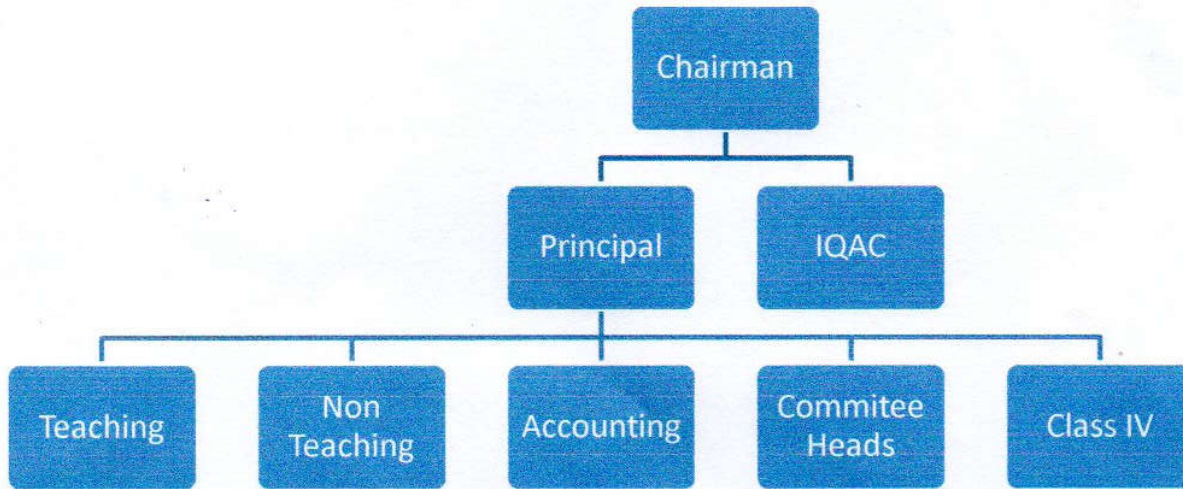

# RAVI MAHATO SMARAK TEACHER'S TRAINING COLLEGE

MAHUDA, P.O. - MAHUDA, DHANBAD (JHARKHAND) Pin - 828305

Website : [www.rms-edu-ttc.org.in](http://www.rms-edu-ttc.org.in)

(Run by Ravi Mahato Smarak Shiksha Evam Swasthya Vikas Samiti)

Recog. by : NCTE, Affiliated to B. B. M. K. U. (Dhanbad)

Ref. No.....

Date.....

  
PRINCIPAL  
RAVI MAHATO SMARAK  
Teacher's Training (b.ed.) College  
Mahuda, Dhanbad